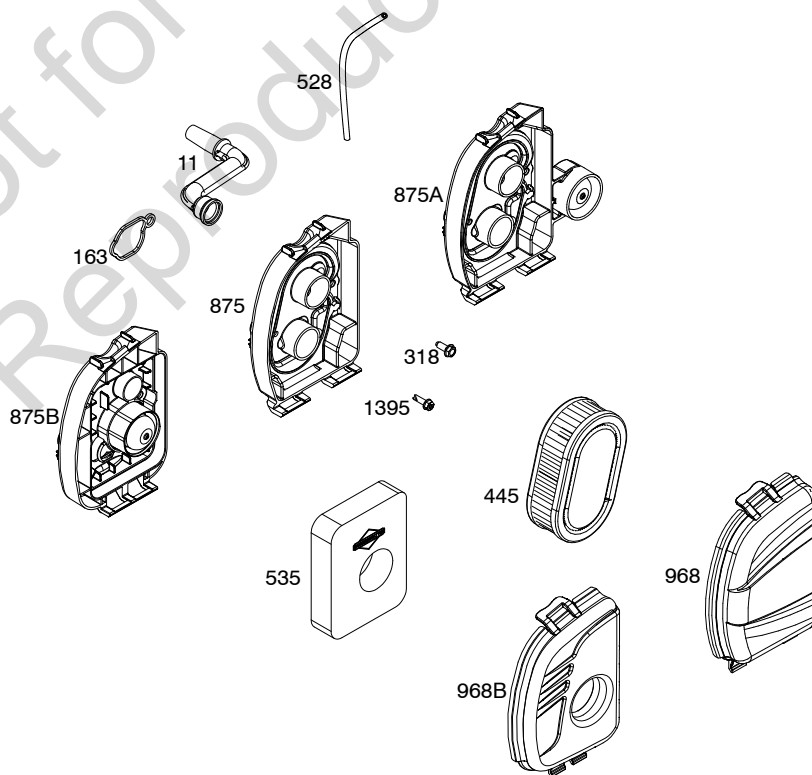

Illustrations cover a range of engines. Parts shown without text may not be used on your specific engine.